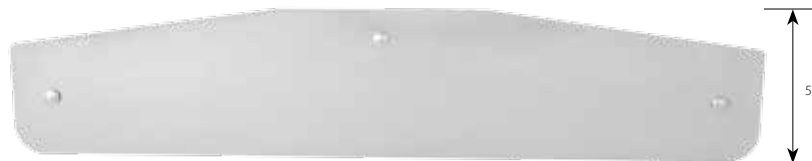

View of 67817 & 67818 combined

67817

67818

Part No.	Description
67817	AC Control Knob Cover (Set of 3)
67818	AC Control Plate Cover

Bottom Mud Flap **NEW** Plate Weight

Material Chrome Plated Steel- 11.5 Gauge
Size 24" (W) x 5" (H)
Features Mirror finish
Installation 3 holes, mounting hardware included
Unit & Package Sold by each, color display bag

Back View

Part No.	Description
30288	Standard Flat Style

3-Pin Adapter Plug **NEW**

Size..... 4" (L) Wire
Feature..... 18GA UL Listed Wire
Unit & Package Sold by each, color display bag

Part No.	Description
88095	Converts male 3-pin to straight 3-pin lock-tab plug