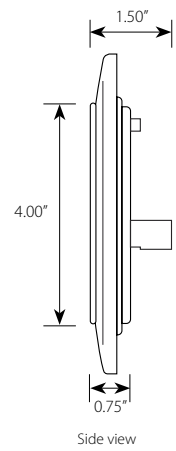

Options	
Part No.	LED Color/Lens Color
75900	Amber/Amber
75901	Amber/Clear
75902	Red/Red
75903	Red/Clear
75904	White/Clear