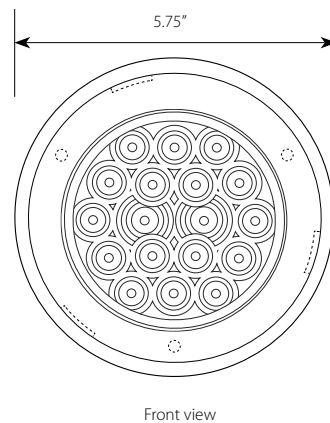

Options	
Part No.	LED Color/Lens Color
75900	Amber/Amber
75901	Amber/Clear
75902	Red/Red
75903	Red/Clear
75904	White/Clear