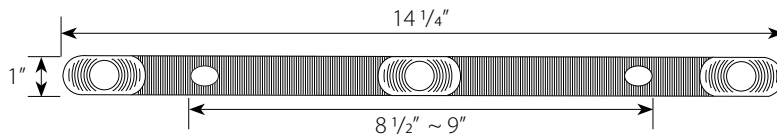

Wire Connection 2 wires, hardwired
w/ 0.180 bullet plugs

Unit & Package Sold by each, carded for display

| Part No. | Description |
|----------|--|
| 87059 | Over 80" Submersible Wide Rear Application |