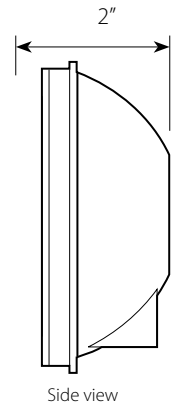

Part No.	LED/Lens Color	Function
75920	Amber/Amber	Park/Turn/Clearance
75921	Amber/Clear	Park/Turn/Clearance
75922	Red/Red	Stop/Turn/Tail
75923	Red/Clear	Stop/Turn/Tail
75924	White/Clear	Back Up