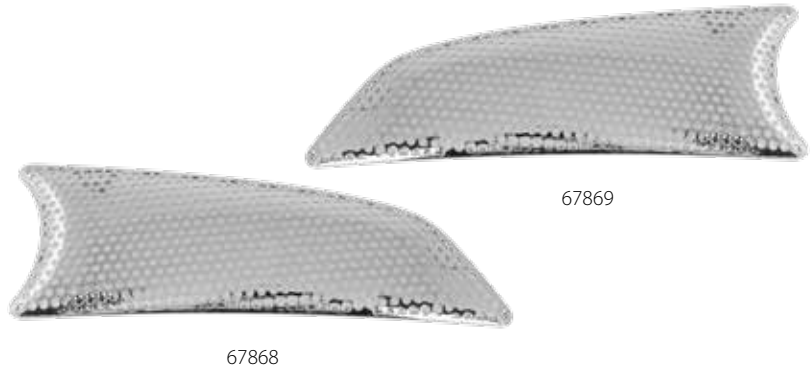

Chrome Plastic **NEW** Lug Nut Covers

Material..... Chrome Plastic
Fits..... Most trucks with 33mm lug nuts
Unit & Package..... Sold by each, bulk
Patent..... Pending (Pyramid Hex & Flat Top Cone)

Flat Top Cone

Pyramid Hex

Flat Top Cylinder

| Screw - On | | |
|------------|--------|-------------------|
| Part No. | Height | Shape |
| 10227 | 4 3/4" | Pyramid Hex |
| 10248 | 4" | Flat Top Cone |
| 10244 | 3 1/2" | Flat Top Cylinder |
| 10246 | 4 1/4" | Flat Top Cylinder |

| Push - On | | |
|-----------|--------|-------------------|
| Part No. | Height | Shape |
| 10226 | 4 3/4" | Pyramid Hex |
| 10247 | 4" | Flat Top Cone |
| 10243 | 3 1/2" | Flat Top Cylinder |
| 10245 | 4 1/4" | Flat Top Cylinder |

Kenworth T660 **NEW** Hood Side Air Vent

Material Chrome Plastic
Fits Kenworth T660 08+
Installation Direct replacement
Unit & Package Sold by each, carded for display

| Part No. | Description |
|----------|----------------|
| 67868 | Driver Side |
| 67869 | Passenger Side |