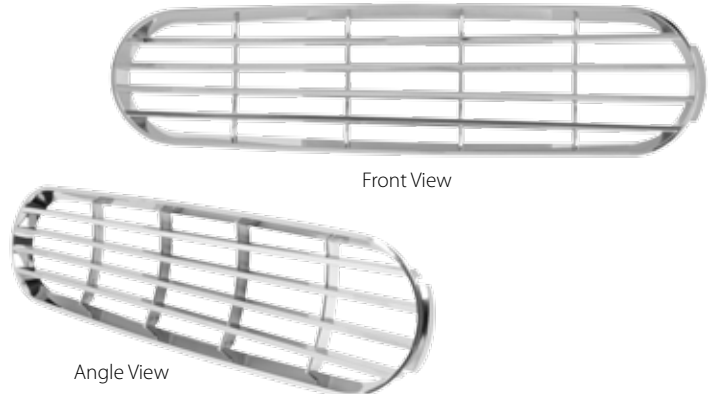

Pyramid Hex

Flat Top Cylinder

| Screw - On | | |
|------------|--------|-------------------|
| Part No. | Height | Shape |
| 10227 | 4 3/4" | Pyramid Hex |
| 10248 | 4" | Flat Top Cone |
| 10244 | 3 1/2" | Flat Top Cylinder |
| 10246 | 4 1/4" | Flat Top Cylinder |

| Push - On | | |
|-----------|--------|-------------------|
| Part No. | Height | Shape |
| 10226 | 4 3/4" | Pyramid Hex |
| 10247 | 4" | Flat Top Cone |
| 10243 | 3 1/2" | Flat Top Cylinder |
| 10245 | 4 1/4" | Flat Top Cylinder |

Kenworth T660 **NEW** Hood Side Air Vent

Material Chrome Plastic
Fits Kenworth T660 08+
Installation Direct replacement
Unit & Package Sold by each, carded for display

| Part No. | Description |
|----------|----------------|
| 67868 | Driver Side |
| 67869 | Passenger Side |

Mack Vision **NEW** Hood Side Air Vent

Material Chrome Plastic
Fits Mack Vision 06+
Installation Direct replacement
Unit & Package Sold by each, carded for display

| Part No. | Description |
|----------|------------------------------|
| 89336 | Fits Driver & Passenger Side |