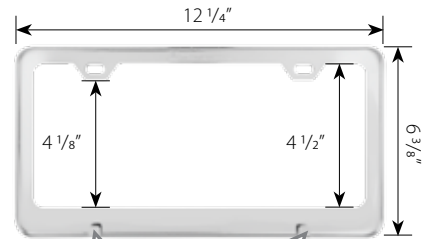

Plain 2 Holes License Plate Frame

- **Material** ..... Chrome Plated, Stainless Steel (#304/430), or Black Powder Coated
- **Features** ..... Two license plate holder tabs on back.
  Plate tags/stickers will not be covered by frame.
  Fits most U.S. plates.
- **Installation** ..... Two mounting holes
- **Unit & Package** ..... Sold by each, display package

Back View

Part No.	Description
60438	Semi-Gloss Black Steel
60439	Matte Black Steel
60440	Chrome Plated Steel
60445	#430 Grade Polished Stainless Steel
60454	#304 Grade Polished Stainless Steel

Colors/Materials Available