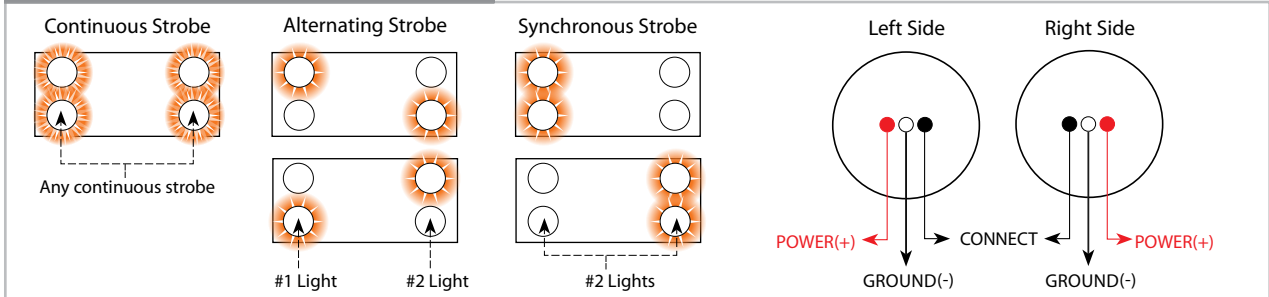

Oval LED Strobe Light Pearl Series

Emergency Light

- LED**..... 24 LEDs – 9V to 36V
- Size**..... 6 1/2"(L) x 2 1/4"(W) x 1 3/4"(H)
- Features**..... 6-pulse / flash mode
Meets SAE J595
- Material**..... Polycarbonate lens, reflector and housing are sonically sealed
- Wire Connection**..... 3-prong
- Unit & Package**..... Sold by each, carded for display
See page 4 for strobe connection details.