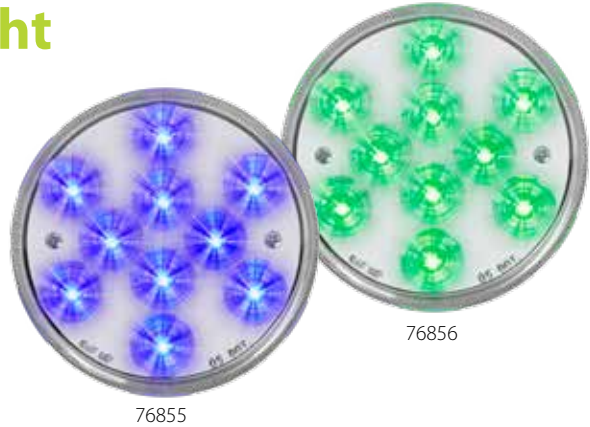

Oval LED Strobe Light Pearl Series

Emergency Light

- LED**..... 24 LEDs – 9V to 36V
- Size**..... 6 1/2"(L) x 2 1/4"(W) x 1 3/4"(H)
- Features**..... 6-pulse / flash mode
Meets SAE J595
- Material**..... Polycarbonate lens, reflector and housing are sonically sealed
- Wire Connection**..... 3-prong
- Unit & Package**..... Sold by each, carded for display
See page 4 for strobe connection details.

Continuous Strobe	Synchronous/Alternating		LED Color/Lens Color
	#1 Light Only	#2 Light Only	
76525	76470	76472	Amber/Amber
76526	76471	76473	Amber/Clear
76527	76474	76476	Red/Red
76528	76475	76477	Red/Clear
NEW 76529	76478	76479	White /Clear

Colors Available

Amber/Amber

Amber/Clear

Red/Red

Red/Clear

White/Clear

4" Mega 10 Plus LED Light

LED 10 LEDs – 12V
Size 4 1/4" Dia. x 7/8" (H)
Material Polycarbonate lens, reflector and housing are sonically sealed
Wire Connection 3-prong
Unit & Package Sold by each, color display bag

Light Only	Function	LED Color/Lens Color
76840	Park/Turn/Clearance	Amber/Amber
76841	Park/Turn/Clearance	Amber/Clear
76842	Stop/Turn/Tail	Red/Red
76843	Stop/Turn/Tail	Red/Clear
77458	Back Up	White/Clear