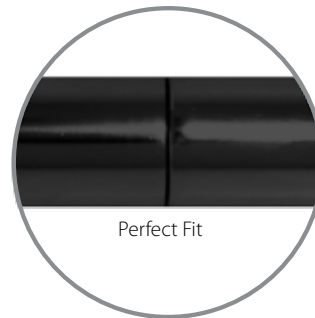

NEW

80104

80105

80106

Gear Shift Extension

Size 1/2" standard thread
 6", 12" and 18"

Material Semi-Gloss Black Coated or Chrome Steel

Unit & Package Sold by each, carded for display

Perfect Fit

Black Coated	Chrome	Description
92575	92583	6" Gear Shift Extension
92576	92584	12" Gear Shift Extension
92577	92585	18" Gear Shift Extension

NEW

Plain 2 Holes License Plate Frame

- Material** Chrome Plated, Stainless Steel (#304/430), or Black Powder Coated
- Features** Two license plate holder tabs on back.
Plate tags/stickers will not be covered by frame.
Fits most U.S. plates.
- Installation** Two mounting holes
- Unit & Package** Sold by each, display package

#304 Polished Stainless Steel

Sample w/California state plate

Back View

Angled View

Holder Tabs

Part No.	Description
60438	Semi-Gloss Black Steel
60439	Matte Black Steel
60440	Chrome Plated Steel
60445	#430 Grade Polished Stainless Steel
60454	#304 Grade Polished Stainless Steel

Colors/Materials Available

Matte Black Powder Coated

Semi-Gloss Black Powder Coated

Chrome Plated

Polished Stainless Steel (#304/430 Grade)

4" LED Strobe Light Pearl Series

Emergency Light

- LED** 24 LEDs - 9V to 36V
- Size** 4 1/2" Dia. x 1 3/4"(H)
- Features** 6-pulse / flash mode meets SAE J595
- Material** Polycarbonate lens, reflector and housing are sonically sealed
- Wire Connection** 3-prong
- Unit & Package** Sold by each, carded for display