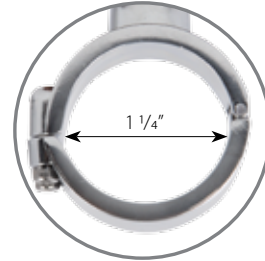

Part No.	Description
54030	Red/White/Blue/Black
54031	Black w/Blue Stitching
54032	Black Criss Cross
54033	Black w/Blue Trim
54034	Black w/Red Trim
54035	Black w/Silver Carbon Trim
54036	Black w/Black Carbon Trim

NEW

Colors Available

NEW PRODUCTS
AUGUST 2015

Steering Wheel Spinner

Size 3 1/4" (H) x 2 1/2" (W)
 1 1/4" Dia. clamp ring

Material Plastic w/metal hardware

Installation Fits 1" dia. steering wheel
 Rubber spacer & mounting hardware included

Unit & Package Sold by each, carded for display

Clamp Ring Diameter

Part No.	Description
80102	Wood Plastic Steering Wheel Spinner
80103	Chrome Plastic Steering Wheel Spinner
80104	Black Plastic Steering Wheel Spinner
80105	Blue Plastic Steering Wheel Spinner
80106	Red Plastic Steering Wheel Spinner

NEW

80104

80105

80106

Gear Shift Extension

Size 1/2" standard thread
 6", 12" and 18"

Material Semi-Gloss Black Coated or Chrome Steel

Unit & Package Sold by each, carded for display