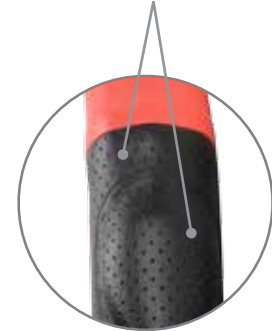

18" Heavy Duty Steering Wheel Covers

NEW

DELUXE PLUS HEAVY DUTY

Deluxe Plus Series

- Material** High Quality PVC
- Fits** 18" steering wheel
- Features** Unique comfort pads
Durable rubber lining
Superior style and quality
- Unit & Package** Sold by each, carded for display
- Patent** Pending

Part No.	Description
54050	Dark Wood w/Black Comfort Pads
54051	Light Wood w/Black Comfort Pads
54052	Matte Blue w/Black Comfort Pads
54053	Matte Red w/Black Comfort Pads
54054	Black w/Red Stitching Black Comfort Pads
54055	Silver Carbon Fiber w/Black Comfort Pads
54056	Black Carbon Fiber w/Black Comfort Pads

Perforated comfort pads allows air flow for cooling

Unique Comfort Pads

Colors Available

54050

54051

54052

54053

54054