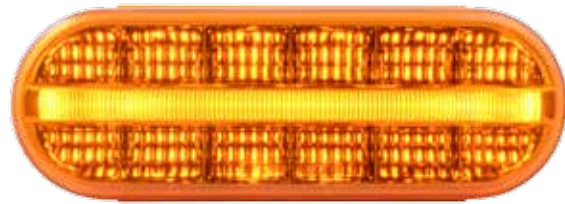

Part No.	Description
54050	Dark Wood w/Black Comfort Pads
54051	Light Wood w/Black Comfort Pads
54052	Matte Blue w/Black Comfort Pads
54053	Matte Red w/Black Comfort Pads
54054	Black w/Red Stitching Black Comfort Pads
54055	Silver Carbon Fiber w/Black Comfort Pads
54056	Black Carbon Fiber w/Black Comfort Pads

Grand General exclusive tag

Colors Available

99711/99721 99670/99731 99671/99732 99672/99733 99673/99734 99674/99735 99675/99736 99676/99737

Oval LED Sealed Lights

NEW

Prime Spyder Series

Stop/Turn/Tail
Park/Turn/Clearance
Back-Up

Low Function

High Function

U.S. PATENT PENDING

NEW "TRY ME" DISPLAY PACKAGING

Light Only	Function	LED/Lens Color
74850	Park/Turn/Clearance	Amber/Amber
74851	Park/Turn/Clearance	Amber/Clear
74852	Stop/Turn/Tail	Red/Red
74853	Stop/Turn/Tail	Red/Clear
74854	Back-Up	White/Clear