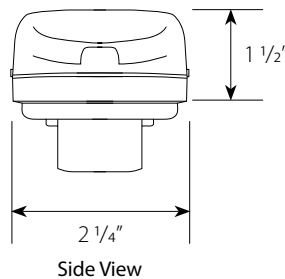

Oval LED Sealed Lights

NEW

Prime Spyder Series

Stop/Turn/Tail
Park/Turn/Clearance
Back-Up

LED/Voltage ..... 14 LEDs - 12V (Center Strip: 2 LEDs / Outer: 12 LEDs)
Size ..... 6 1/2" (L) x 2 1/4" (W) x 1 1/2" (H)
Material ..... Polycarbonate lens, reflector and housing are sonically sealed
Wire Connection .... #87368 Plug Included
Unit & Package ..... Sold by each, carded for display
Patent ..... Pending

U.S. PATENT PENDING

NEW "TRY ME" DISPLAY PACKAGING

Light Only	Function	LED/Lens Color
74850	Park/Turn/Clearance	Amber/Amber
74851	Park/Turn/Clearance	Amber/Clear
74852	Stop/Turn/Tail	Red/Red
74853	Stop/Turn/Tail	Red/Clear
74854	Back-Up	White/Clear

Also available:

- 4" Prime LED (#74880-74883)
- 4" Prime Spyder LED (#74870-74873)

PUSH ON & OFF BUTTON

Colors Available