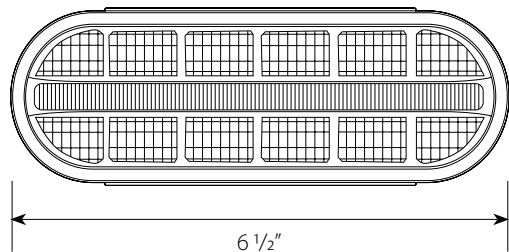

Oval LED Sealed Lights

NEW

Prime Spyder Series

Stop/Turn/Tail
Park/Turn/Clearance
Back-Up

LED/Voltage ..... 14 LEDs - 12V (Center Strip: 2 LEDs / Outer: 12 LEDs)
Size ..... 6 1/2" (L) x 2 1/4" (W) x 1 1/2" (H)
Material ..... Polycarbonate lens, reflector and housing are sonically sealed
Wire Connection .... #87368 Plug Included
Unit & Package ..... Sold by each, carded for display
Patent ..... Pending

U.S. PATENT PENDING

NEW "TRY ME" DISPLAY PACKAGING

Light Only	Function	LED/Lens Color
74850	Park/Turn/Clearance	Amber/Amber
74851	Park/Turn/Clearance	Amber/Clear
74852	Stop/Turn/Tail	Red/Red
74853	Stop/Turn/Tail	Red/Clear
74854	Back-Up	White/Clear

Also available:

- 4" Prime LED (#74880-74883)
- 4" Prime Spyder LED (#74870-74873)

PUSH ON & OFF BUTTON

Colors Available