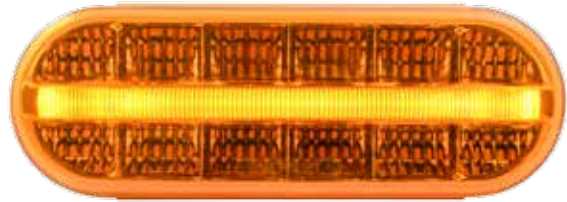

Part No.	Description
54050	Dark Wood w/Black Comfort Pads
54051	Light Wood w/Black Comfort Pads
54052	Matte Blue w/Black Comfort Pads
54053	Matte Red w/Black Comfort Pads
54054	Black w/Red Stitching Black Comfort Pads
54055	Silver Carbon Fiber w/Black Comfort Pads
54056	Black Carbon Fiber w/Black Comfort Pads

Grand General exclusive tag

Colors Available

99711/99721 99670/99731 99671/99732 99672/99733 99673/99734 99674/99735 99675/99736 99676/99737

Oval LED Sealed Lights

NEW

Prime Spyder Series

Stop/Turn/Tail
Park/Turn/Clearance
Back-Up

LED/Voltage 14 LEDs - 12V (Center Strip: 2 LEDs / Outer: 12 LEDs)
Size 6 1/2" (L) x 2 1/4" (W) x 1 1/2" (H)
Material Polycarbonate lens, reflector and housing are sonically sealed
Wire Connection #87368 Plug Included
Unit & Package Sold by each, carded for display
Patent Pending

Low Function

High Function

U.S. PATENT PENDING

NEW "TRY ME" DISPLAY PACKAGING

Light Only	Function	LED/Lens Color
74850	Park/Turn/Clearance	Amber/Amber
74851	Park/Turn/Clearance	Amber/Clear
74852	Stop/Turn/Tail	Red/Red
74853	Stop/Turn/Tail	Red/Clear
74854	Back-Up	White/Clear