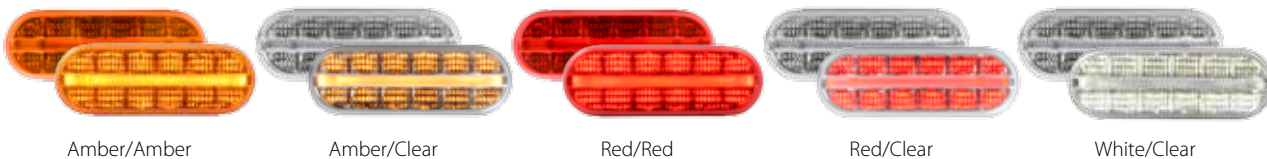

Low Function

High Function

U.S. PATENT PENDING

NEW "TRY ME" DISPLAY PACKAGING

Light Only	Function	LED/Lens Color
74850	Park/Turn/Clearance	Amber/Amber
74851	Park/Turn/Clearance	Amber/Clear
74852	Stop/Turn/Tail	Red/Red
74853	Stop/Turn/Tail	Red/Clear
74854	Back-Up	White/Clear

Also available:

- 4" Prime LED (#74880-74883)
- 4" Prime Spyder LED (#74870-74873)

PUSH ON & OFF BUTTON

Colors Available

Amber/Amber

Amber/Clear

Red/Red

Red/Clear