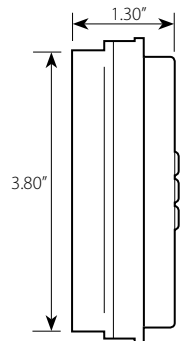

77093

Side view