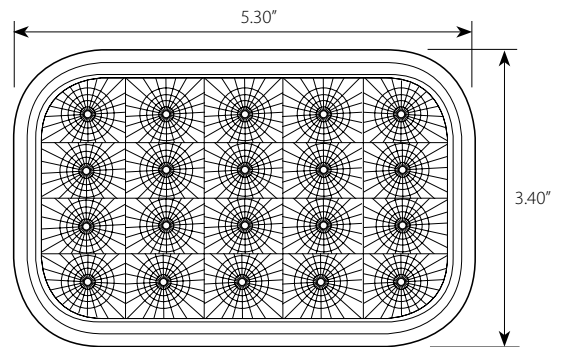

Front view

Options			
Carded	Bag	Function	LED Color/Lens Color
77010	77010BP	Park/Turn/Clearance	Amber/Amber
77011	77011BP	Park/Turn/Clearance	Amber/Clear
77013	77013BP	Stop/Turn/Tail	Red/Red
77014	77014BP	Stop/Turn/Tail	Red/Clear

NEW

Colors Available