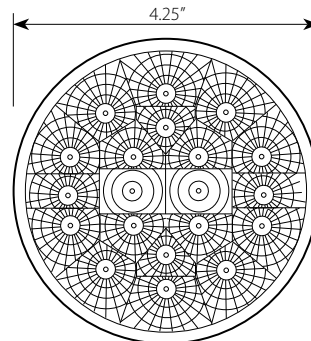

4" LED Light Spyder Series

Stop/Turn/Tail
Park/Turn/Clearance
Back Up

- **LED** ..... 20 LEDs – 12V
- **Size** ..... 4 1/4" Dia. x 1 5/16" (H)
- **Material** ..... Sealed polycarbonate lens, reflector and housing
- **Wire Connection** .... Hardwired with a 3 contact female plug
- **Unit & Package** ..... Sold by each, carded for display or color display bag (BP)

Front view

Options		Function	LED Color/Lens Color
Carded	Bag		
77090	77090BP	Park/Turn/Clearance	Amber/Amber
77091	77091BP	Park/Turn/Clearance	Amber/Clear
77093	77093BP	Stop/Turn/Tail	Red/Red
77094	77094BP	Stop/Turn/Tail	Red/Clear
77092	—	Back Up	White/Clear

NEW

Colors Available