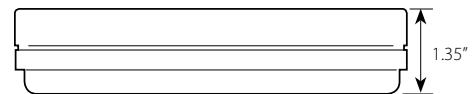

All lights (side view)