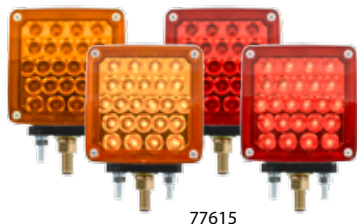

Driver Side
67765

Passenger Side
67766

Square Double Face LED Pedestal Light Pearl Series **NEW**

Turn/Marker & Clearance

- LED/Voltage** 24 LEDs Per Side, 4 LEDs Side Marker - 12V
- Size** 4 1/2" (L) x 3" (W) x 4 5/8" (H)
- Material** Sealed Polycarbonate lens and reflector
- Wire Connection** 3 wires, (high/low dual function)
- Unit & Package** Sold by pair, "Try Me" display package

NEW TWIN PACK DISPLAY PACKAGE WITH "TRY ME" BUTTON

PUSH ON & OFF BUTTON

Part No.	Side A: LED Color/Lens Color	Side B: LED Color/Lens Color
77615	Amber/Amber	Red/Red
77616	Amber/Clear	Red/Clear

77615
Universal 1 stud/2 studs mount

Colors Available

77615

77616

4" LED Light **NEW** w/Black Flange Mount Fleet Series

Stop/Turn/Tail
Park/Turn/Clearance
Back Up

LED/Voltage 18 LED-12V
Size 5 1/2" Dia. x 1 1/2" (H)
Material Sealed polycarbonate lens and housing
Wire Connection Uses standard 3-prong pigtail
Unit & Package Sold by each, color display bag

Part No.	Function	LED Color/ Lens Color
75910	Park/Turn/Clearance	Amber/Amber
75911	Park/Turn/Clearance	Amber/Clear
75912	Stop/Turn/Tail	Red/Red
75913	Stop/Turn/Tail	Red/Clear
75914	Back Up	White/Clear