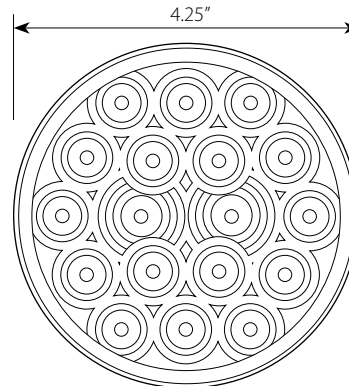

4" LED Light w/3-Prong Round Plug Fleet Series

NEW

Stop/Turn/Tail
Park/Turn/Clearance

- **LED/Voltage** ..... 18 LEDs - 12V
- **Size** ..... 4 1/2" (D) x 1 1/2" (H)
- **Material** ..... Sealed polycarbonate lens and housing
- **Wire Connection** ..... 3-prong (Round Plug)
- **Unit & Package** ..... Sold by each, carded for display

Options		
Part No.	Function	LED Color/Lens Color
76017	Park/Turn/Clearance	Amber/Amber
76018	Park/Turn/Clearance	Amber/Clear
76015	Stop/Turn/Tail	Red/Red
76016	Stop/Turn/Tail	Red/Clear

NEW

Front view

Colors Available