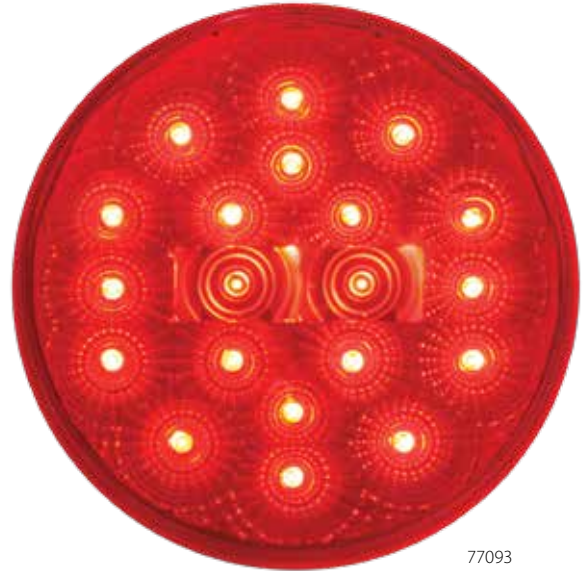

4" LED Light Spyder Series

Stop/Turn/Tail
Park/Turn/Clearance
Back Up

- **LED** ..... 20 LEDs – 12V
- **Size** ..... 4 1/4" Dia. x 1 5/16" (H)
- **Material** ..... Sealed polycarbonate lens, reflector and housing
- **Wire Connection** .... Hardwired with a 3 contact female plug
- **Unit & Package** ..... Sold by each, carded for display or color display bag (BP)