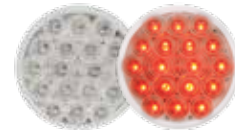

Side view

Colors Available

Amber/Amber

Amber/Clear

Red/Red

Red/Clear

Triangle Pickup/SUV/**NEW** RV/Bus Cab Light

Marker & Clearance