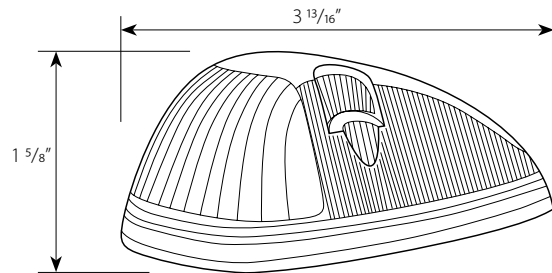

Triangle Pickup/SUV/**NEW** RV/Bus Cab Light

Marker & Clearance

LED/Voltage ..... 9 LEDs on Front/Side, 3 LEDs on Top - 12V

Size ..... 3 13/16" (L) x 3 1/8" (W) x 1 5/8" (H)

Material ..... Sealed polycarbonate lens,
reflector and housing
Mounting gasket included

Wire Connection .... Hardwired, 2 wires with ground ring wire

Unit & Package ..... Sold by each, carded for display

Side view