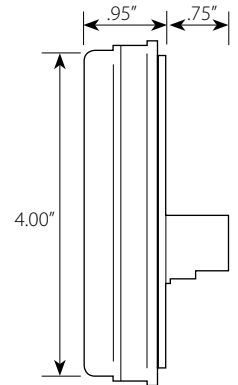

Side view

Colors Available