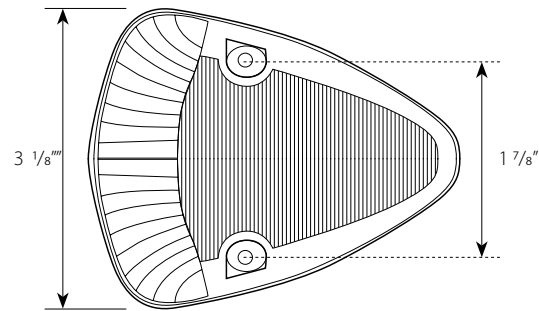

Top view

Options	
Part No.	LED Color/Lens Color
82260	Amber/Amber
82261	Amber/Clear
82262	Red/Red
82263	Red/Clear

Colors Available