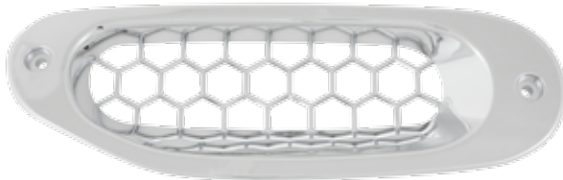

Chrome Plastic **NEW** Lug Nut Covers

Material..... Chrome Plastic
Fits..... Most trucks with 33mm lug nuts
Unit & Package..... Sold by each, bulk
Patent..... Pending (Gear, Hex Flat Top & Axis)

Top View

Hex Flat Top

5"!

Gear

Axis

Push - On	Screw - On	Shape	Height
10222	10223	Gear	3 1/2"
10224	10225	Hex Flat Top	5"
10228	10229	Axis	4 1/2"

Freightliner Cascadia **NEW** Interior Accessories

Material Chrome Plastic
Fits Freightliner Cascadia 08+
Installation Direct replacement
Unit & Package Sold by each, carded for display

67769

67767

67768

67793

67794

Part No.	Description
67767	Dash Windshield A/C Vent w/1 Opening
67768	Dash Windshield A/C Vent w/2 Openings
67769	Driver Lower Steering Column Cover
67793	Upper CB Trim w/2 Holes - Driver Side
67794	Upper Storage w/Pocket Insert

Freightliner Cascadia Dash Accessories

NEW

Material Chrome Plastic
Fits Freightliner Cascadia 08+
Installation Add on/Direct replacement
Unit & Package Sold by each, carded for display

Part No.	Description	Installation
67762	Dash Headlight Switch Panel	Direct Replacement
67798	Small Gauge Cover w/Visor	Add-On
67799	Speed/Tach Gauge Cover w/ Visor	Add-On