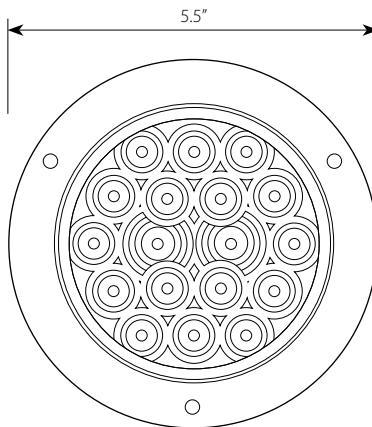

4" LED Light **NEW** w/Black Flange Mount Fleet Series

Stop/Turn/Tail
Park/Turn/Clearance
Back Up

LED/Voltage 18 LED-12V
Size ..... 5 1/2" Dia. x 1 1/2" (H)
Material ..... Sealed polycarbonate lens and housing
Wire Connection .... Uses standard 3-prong pigtail
Unit & Package ..... Sold by each, color display bag

Part No.	Function	LED Color/ Lens Color
75910	Park/Turn/Clearance	Amber/Amber
75911	Park/Turn/Clearance	Amber/Clear
75912	Stop/Turn/Tail	Red/Red
75913	Stop/Turn/Tail	Red/Clear
75914	Back Up	White/Clear

Front view

Colors Available