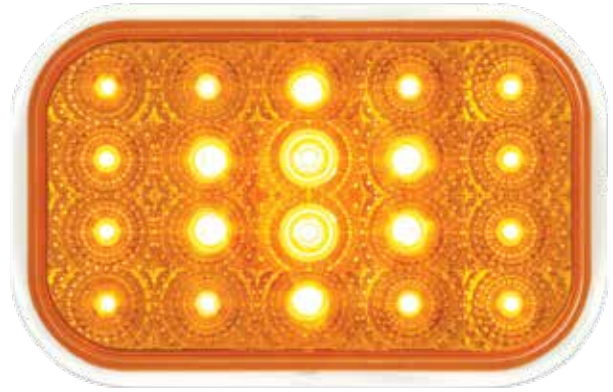

Driver Side
67765

Passenger Side
67766

Square Double Face LED Pedestal Light Pearl Series **NEW**

Turn/Marker & Clearance

- LED/Voltage** 24 LEDs Per Side, 4 LEDs Side Marker - 12V
- Size** 4 1/2" (L) x 3" (W) x 4 5/8" (H)
- Material** Sealed Polycarbonate lens and reflector
- Wire Connection** 3 wires, (high/low dual function)
- Unit & Package** Sold by pair, "Try Me" display package

NEW

Colors Available

Rectangular LED Light Spyder Series

Stop/Turn/Tail
Park/Turn/Clearance

- LED**..... 20 LEDs - 12V
- Size**..... 5 5/16" (L) x 3 7/16" (W) x 1 5/16" (H)
- Material**..... Sealed polycarbonate lens, reflector and housing
- Wire Connection** ... Uses standard 3-prong pigtail
- Unit & Package** Sold by each, carded for display or color display bag (BP)
- Patent** No.: D570, 011