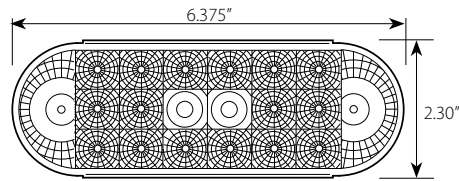

Oval LED Light Spyder Series

Stop/Turn/Tail
Park/Turn/Clearance
Back Up

- **LED** ..... 20 LEDs – 12V
- **Size** ..... 6 3/8" (L) x 2 5/16" (W) x 1 3/8" (H)
- **Material** ..... Sealed polycarbonate lens, reflector and housing
- **Wire Connection** .... Hardwired with a 3 contact female plug
- **Unit & Package** ..... Sold by each, carded for display or color display bag (BP)

Colored LEDs (front view)