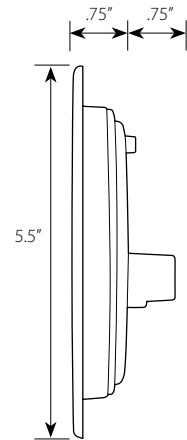

4" LED Light **NEW** w/Black Flange Mount Fleet Series

Stop/Turn/Tail
Park/Turn/Clearance
Back Up

LED/Voltage 18 LED-12V
Size ..... 5 1/2" Dia. x 1 1/2" (H)
Material ..... Sealed polycarbonate lens and housing
Wire Connection .... Uses standard 3-prong pigtail
Unit & Package ..... Sold by each, color display bag

Part No.	Function	LED Color/ Lens Color
75910	Park/Turn/Clearance	Amber/Amber
75911	Park/Turn/Clearance	Amber/Clear
75912	Stop/Turn/Tail	Red/Red
75913	Stop/Turn/Tail	Red/Clear
75914	Back Up	White/Clear

Side view

Colors Available