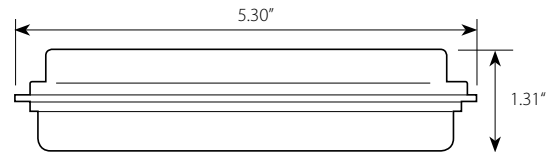

Rectangular LED Light Spyder Series

Stop/Turn/Tail
Park/Turn/Clearance

- **LED**..... 20 LEDs - 12V
- **Size**..... 5 5/16" (L) x 3 7/16" (W) x 1 5/16" (H)
- **Material**..... Sealed polycarbonate lens, reflector and housing
- **Wire Connection** ... Uses standard 3-prong pigtail
- **Unit & Package** ..... Sold by each, carded for display or color display bag (BP)
- **Patent** ..... No.: D570, 011

Side view

Options			
Carded	Bag	Function	LED Color/Lens Color
77010	77010BP	Park/Turn/Clearance	Amber/Amber
77011	77011BP	Park/Turn/Clearance	Amber/Clear
77013	77013BP	Stop/Turn/Tail	Red/Red
77014	77014BP	Stop/Turn/Tail	Red/Clear

NEW

Colors Available