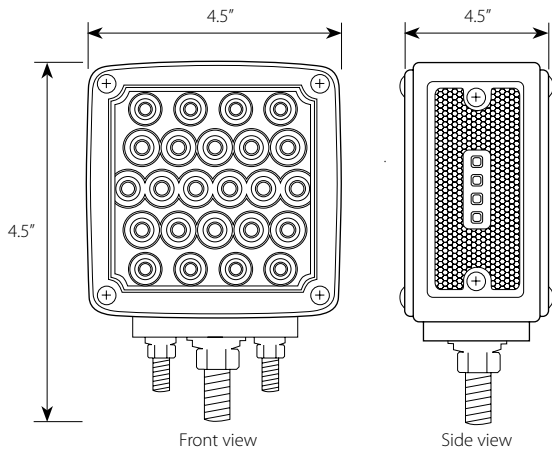

Hex Flat Top

5"!

Gear

Axis

Push - On	Screw - On	Shape	Height
10222	10223	Gear	3 1/2"
10224	10225	Hex Flat Top	5"
10228	10229	Axis	4 1/2"

Freightliner Cascadia **NEW** Interior Accessories

Material Chrome Plastic
Fits Freightliner Cascadia 08+
Installation Direct replacement
Unit & Package Sold by each, carded for display

Driver Side
67765

Passenger Side
67766

Square Double Face LED Pedestal Light Pearl Series **NEW**

Turn/Marker & Clearance

- LED/Voltage** 24 LEDs Per Side, 4 LEDs Side Marker - 12V
- Size** 4 1/2" (L) x 3" (W) x 4 5/8" (H)
- Material** Sealed Polycarbonate lens and reflector
- Wire Connection** 3 wires, (high/low dual function)
- Unit & Package** Sold by pair, "Try Me" display package

NEW TWIN PACK DISPLAY PACKAGE WITH "TRY ME" BUTTON

PUSH ON & OFF BUTTON

Part No.	Side A: LED Color/Lens Color	Side B: LED Color/Lens Color
77615	Amber/Amber	Red/Red
77616	Amber/Clear	Red/Clear

77615
Universal 1 stud/2 studs mount