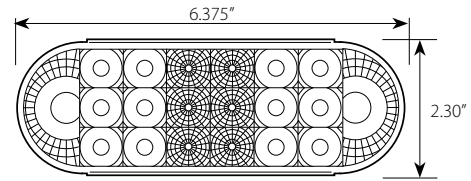

Backup White LEDs (front view)