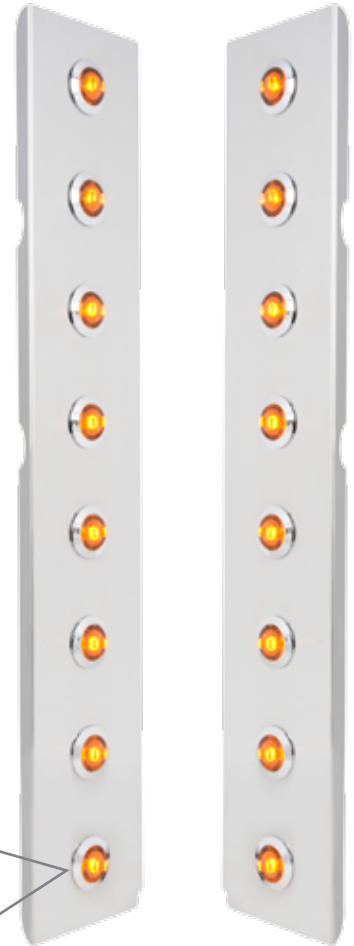

Hex Flat Top

5"!

Gear

Axis

Push - On	Screw - On	Shape	Height
10222	10223	Gear	3 1/2"
10224	10225	Hex Flat Top	5"
10228	10229	Axis	4 1/2"

Freightliner Cascadia **NEW** Interior Accessories

Material Chrome Plastic
Fits Freightliner Cascadia 08+
Installation Direct replacement
Unit & Package Sold by each, carded for display

Driver Side
67765

Passenger Side
67766

Square Double Face LED Pedestal Light Pearl Series **NEW**

Turn/Marker & Clearance

- LED/Voltage** 24 LEDs Per Side, 4 LEDs Side Marker - 12V
- Size** 4 1/2" (L) x 3" (W) x 4 5/8" (H)
- Material** Sealed Polycarbonate lens and reflector
- Wire Connection** 3 wires, (high/low dual function)
- Unit & Package** Sold by pair, "Try Me" display package

Amber/Amber

Amber/Clear

Red/Red

Red/Clear

Stainless Steel Breather/Air Cleaner Light Panel - Front Mount **NEW**

Marker & Clearance

- Material** Stainless Steel
- LED/Voltage** 16 LEDs - 12V
- Fits** 15" Donaldson
- Size** 25 1/8" (L) x 4 1/2" (W) x 1 1/4" (H)
- Wire Connection** 2 wires
- Unit & Package** Sold by pair, carded for display

Part No.	LED Color/Lens Color
97445	Amber/Amber
97446	Amber/Clear

Light w/bezel

Replacement Parts

Amber/Amber
87280

Amber/Clear
87281

Chrome Plastic Bezel
87288

Stainless Steel Panel
97449

Double Sided Mounting Tape **NEW**