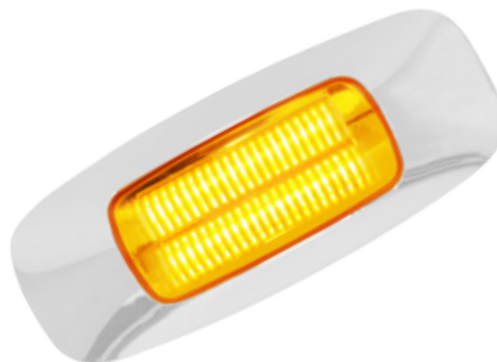

5-3/4" Rectangular LED Light **NEW**

Prime Series

Marker & Clearance

- LED** 4 High Power LEDs - 12V
- Size** 5³/₄" (L) x 1⁵/₈" (W) x 3/4" (H)
- Material** Sealed Lens w/ Chrome Plastic Bezel Cover
- Wire Connection** Hardwired with two 0.180 Bullet Plugs
- Unit & Package** Sold by each, "Try Me" Display Retail Package

DOT PENDING **U.S. PATENT PENDING**

Part No.	LED/Lens Color
74830	Amber/Amber
74831	Amber/Clear
74832	Red/Red
74833	Red/Clear
74834	White/Clear*
74835	Blue/Blue*
74836	Green/Green*

*Does not meet DOT specs. Designed for interior use only.

NEW "TRY ME" DISPLAY RETAIL PACKAGE!

PUSH ON & OFF BUTTON

Colors Available

3-1/2" Rectangular LED Light **NEW**

Prime Series

Marker & Clearance

- LED** 4 High Power LEDs - 12V
- Size** 3 1/2" (L) x 1 1/2" (W) x 5/8" (H)
- Material** Sealed Lens w/ Chrome Plastic Bezel Cover
- Wire Connection** Hardwired with two 0.180 Bullet Plugs
- Unit & Package** Sold by each, "Try Me" Display Retail Package

NEW "TRY ME" DISPLAY RETAIL PACKAGE!

PUSH ON & OFF BUTTON

Colors Available

NEW PRODUCTS

Small Rectangular LED Light Regular Series

Marker & Clearance

- LED 3 LEDs – 12V
- Size Light: 2 1/2"(L) x 1 3/16"(W) x 15/16"(H)
Base: 2 7/8"(L) x 1 1/2"(W) x 1/2"(H)
- Material Polycarbonate lens and housing are sonically sealed
- Wire Connection 2-prong pigtail (81010)
- Unit & Package Sold by each, color plastic bag