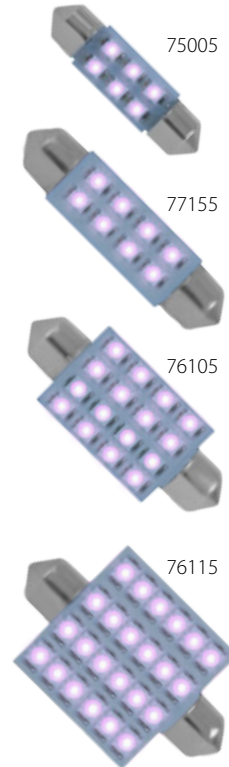

Interior LED Bulbs

Fits ..... Direct replacement - 12V

Unit & Package ..... Sold by pair, carded for display

Bulb#	LEDs	Type	Amber	Blue	Green	Red	White	Purple
211-2	8	Dome 44mm/1.72"	77150	77151	77152	77153	77154	77155
211-2	16	Dome 44mm/1.72"	76100	76101	76102	76103	76104	76105
211-2	24	Dome 44mm/1.72"	76110	76111	76112	76113	76114	76115
NEW 211-2 (36mm)	6	Dome 36mm	75000	75001	75002	75003	75004	75005