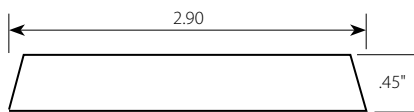

Base (side view)