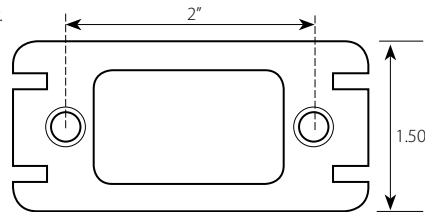

NEW "TRY ME" DISPLAY RETAIL PACKAGE!

PUSH ON & OFF BUTTON

Colors Available

NEW PRODUCTS

Small Rectangular LED Light Regular Series

Marker & Clearance

- LED 3 LEDs – 12V
- Size Light: 2 1/2"(L) x 1 3/16"(W) x 15/16"(H)
Base: 2 7/8"(L) x 1 1/2"(W) x 1/2"(H)
- Material Polycarbonate lens and housing are sonically sealed
- Wire Connection 2-prong pigtail (81010)
- Unit & Package Sold by each, color plastic bag

*Does not meet DOT specs. Designed for interior use only.

Light (side view)

Light (front view)

Light (bottom view)

Base (side view)

Base (bottom view)

Colors Available

Amber/Amber

Red/Red

White/Clear

Blue/Blue

Green/Green

Ultra Thin LED Light with Bezel **NEW**

Spyder Series

Marker & Clearance
Low Function (3 Wires)

LED 12 LEDs – 12V
 Size Light: 5" (L) x 1 5/8" (W) x 7/16" (H)
 S.S. Bezel: 6 1/4" (L) x 2 1/8" (W) x 3/4" (H)
 Matrix Bezel: 5 7/8" (L) x 1 13/16" (W) x 1/2" (H)
 Wire Connection Hardwired with two 0.180 Bullet Plugs
 and ground ring wire.
 Unit & Package Sold by each, carded for display