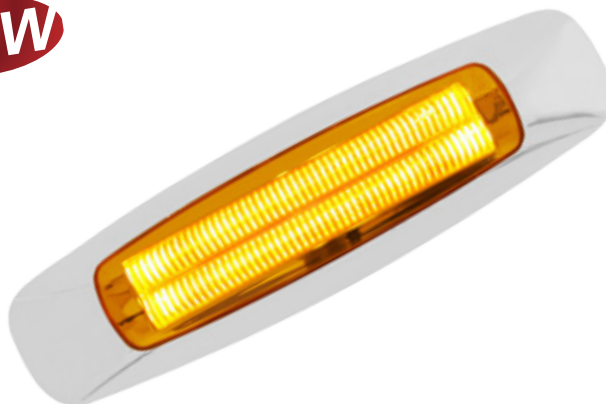

5-3/4" Rectangular LED Light **NEW**

Prime Series

Marker & Clearance

- LED** 4 High Power LEDs - 12V
- Size** 5³/₄" (L) x 1⁵/₈" (W) x 3/4" (H)
- Material** Sealed Lens w/ Chrome Plastic Bezel Cover
- Wire Connection** Hardwired with two 0.180 Bullet Plugs
- Unit & Package** Sold by each, "Try Me" Display Retail Package

DOT PENDING **U.S. PATENT PENDING**

Part No.	LED/Lens Color
74840	Amber/Amber
74841	Amber/Clear
74842	Red/Red
74843	Red/Clear
74844	White/Clear*
74845	Blue/Blue*
74846	Green/Green*

*Does not meet DOT specs. Designed for interior use only.

NEW "TRY ME" DISPLAY RETAIL PACKAGE!

PUSH ON & OFF BUTTON

Colors Available

NEW PRODUCTS

4-5/8" Rectangular LED Light **NEW**

Prime Series

Marker & Clearance

- LED 4 High Power LEDs - 12V
- Size 4⁵/₈" (L) x 1¹/₂" (W) x 5⁵/₈" (H)
- Material Sealed Lens w/ Chrome Plastic Bezel Cover
- Wire Connection Hardwired with two 0.180 Bullet Plugs
- Unit & Package Sold by each, "Try Me" Display Retail Package

NEW "TRY ME" DISPLAY RETAIL PACKAGE!

PUSH ON & OFF BUTTON

Colors Available

3-1/2" Rectangular LED Light **NEW**

Prime Series

Marker & Clearance

- LED** 4 High Power LEDs - 12V
- Size** 3 1/2" (L) x 1 1/2" (W) x 5/8" (H)
- Material** Sealed Lens w/ Chrome Plastic Bezel Cover
- Wire Connection** Hardwired with two 0.180 Bullet Plugs
- Unit & Package** Sold by each, "Try Me" Display Retail Package