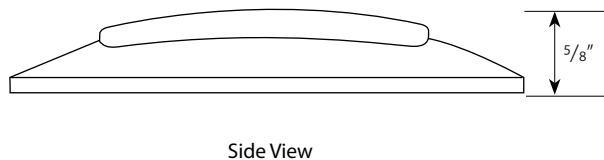

DOT PENDING **U.S. PATENT PENDING**

Part No.	LED/Lens Color
74820	Amber/Amber
74821	Amber/Clear
74822	Red/Red
74823	Red/Clear
74824	White/Clear*
74825	Blue/Blue*
74826	Green/Green*

*Does not meet DOT specs. Designed for interior use only.