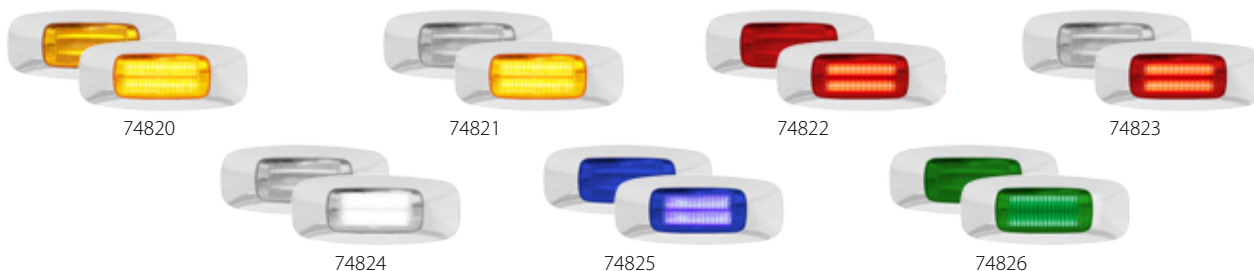

5-3/4" Rectangular LED Light **NEW**

Prime Series

Marker & Clearance

- LED** 4 High Power LEDs - 12V
- Size** 5³/₄" (L) x 1⁵/₈" (W) x 3/4" (H)
- Material** Sealed Lens w/ Chrome Plastic Bezel Cover
- Wire Connection** Hardwired with two 0.180 Bullet Plugs
- Unit & Package** Sold by each, "Try Me" Display Retail Package

NEW "TRY ME" DISPLAY RETAIL PACKAGE!

PUSH ON & OFF BUTTON

Colors Available

3-1/2" Rectangular LED Light **NEW**

Prime Series

Marker & Clearance

- LED** 4 High Power LEDs - 12V
- Size** 3 1/2" (L) x 1 1/2" (W) x 5/8" (H)
- Material** Sealed Lens w/ Chrome Plastic Bezel Cover
- Wire Connection** Hardwired with two 0.180 Bullet Plugs
- Unit & Package** Sold by each, "Try Me" Display Retail Package

DOT PENDING **U.S. PATENT PENDING**

Part No.	LED/Lens Color
74820	Amber/Amber
74821	Amber/Clear
74822	Red/Red
74823	Red/Clear
74824	White/Clear*
74825	Blue/Blue*
74826	Green/Green*

*Does not meet DOT specs. Designed for interior use only.

NEW "TRY ME" DISPLAY RETAIL PACKAGE!

PUSH ON & OFF BUTTON

Colors Available

NEW PRODUCTS

Small Rectangular LED Light Regular Series

Marker & Clearance

- LED 3 LEDs – 12V
- Size Light: 2 1/2"(L) x 1 3/16"(W) x 15/16"(H)
Base: 2 7/8"(L) x 1 1/2"(W) x 1/2"(H)
- Material Polycarbonate lens and housing are sonically sealed
- Wire Connection 2-prong pigtail (81010)
- Unit & Package Sold by each, color plastic bag