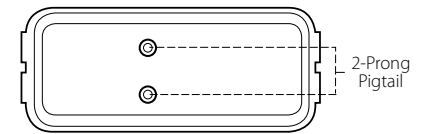

Light (bottom view)