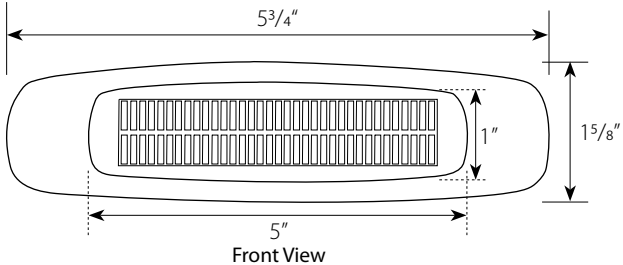

5-3/4" Rectangular LED Light **NEW**

Prime Series

Marker & Clearance

- LED** 4 High Power LEDs - 12V
- Size** 5³/₄" (L) x 1⁵/₈" (W) x 3/4" (H)
- Material** Sealed Lens w/ Chrome Plastic Bezel Cover
- Wire Connection** Hardwired with two 0.180 Bullet Plugs
- Unit & Package** Sold by each, "Try Me" Display Retail Package

NEW "TRY ME" DISPLAY RETAIL PACKAGE!

PUSH ON & OFF BUTTON

Colors Available

NEW PRODUCTS

4-5/8" Rectangular LED Light **NEW**

Prime Series

Marker & Clearance

- LED 4 High Power LEDs - 12V
- Size 4⁵/₈" (L) x 1¹/₂" (W) x 5⁵/₈" (H)
- Material Sealed Lens w/ Chrome Plastic Bezel Cover
- Wire Connection Hardwired with two 0.180 Bullet Plugs
- Unit & Package Sold by each, "Try Me" Display Retail Package

NEW "TRY ME" DISPLAY RETAIL PACKAGE!

PUSH ON & OFF BUTTON

Colors Available

3-1/2" Rectangular LED Light **NEW**

Prime Series

Marker & Clearance

- LED** 4 High Power LEDs - 12V
- Size** 3 1/2" (L) x 1 1/2" (W) x 5/8" (H)
- Material** Sealed Lens w/ Chrome Plastic Bezel Cover
- Wire Connection** Hardwired with two 0.180 Bullet Plugs
- Unit & Package** Sold by each, "Try Me" Display Retail Package

NEW "TRY ME" DISPLAY RETAIL PACKAGE!

PUSH ON & OFF BUTTON

Colors Available

NEW PRODUCTS

Small Rectangular LED Light Regular Series

Marker & Clearance

- LED 3 LEDs – 12V
- Size Light: 2 1/2"(L) x 1 3/16"(W) x 15/16"(H)
Base: 2 7/8"(L) x 1 1/2"(W) x 1/2"(H)
- Material Polycarbonate lens and housing are sonically sealed
- Wire Connection 2-prong pigtail (81010)
- Unit & Package Sold by each, color plastic bag