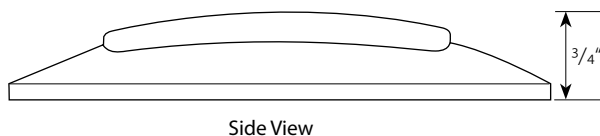

DOT PENDING **U.S. PATENT PENDING**

Part No.	LED/Lens Color
74840	Amber/Amber
74841	Amber/Clear
74842	Red/Red
74843	Red/Clear
74844	White/Clear*
74845	Blue/Blue*
74846	Green/Green*

*Does not meet DOT specs. Designed for interior use only.