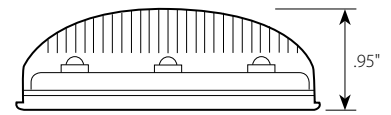

Light (side view)