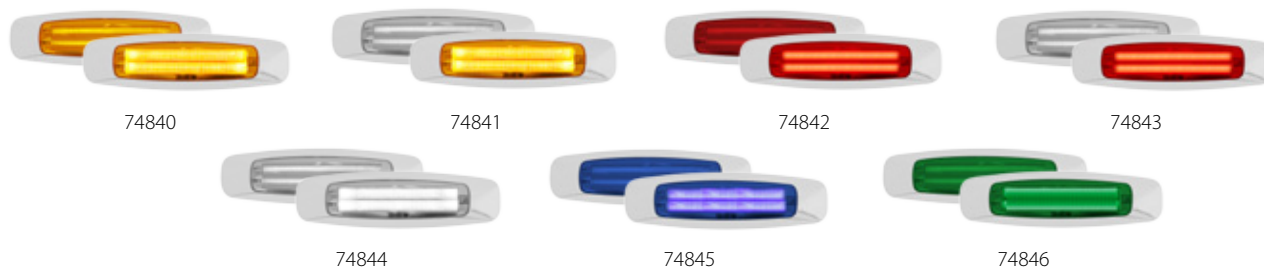

5-3/4" Rectangular LED Light **NEW**

Prime Series

Marker & Clearance

- LED** 4 High Power LEDs - 12V
- Size** 5³/₄" (L) x 1⁵/₈" (W) x 3/4" (H)
- Material** Sealed Lens w/ Chrome Plastic Bezel Cover
- Wire Connection** Hardwired with two 0.180 Bullet Plugs
- Unit & Package** Sold by each, "Try Me" Display Retail Package

DOT PENDING **U.S. PATENT PENDING**

Part No.	LED/Lens Color
74840	Amber/Amber
74841	Amber/Clear
74842	Red/Red
74843	Red/Clear
74844	White/Clear*
74845	Blue/Blue*
74846	Green/Green*

*Does not meet DOT specs. Designed for interior use only.

NEW "TRY ME" DISPLAY RETAIL PACKAGE!

PUSH ON & OFF BUTTON

Colors Available

NEW PRODUCTS

4-5/8" Rectangular LED Light **NEW**

Prime Series

Marker & Clearance

- LED 4 High Power LEDs - 12V
- Size 4⁵/₈" (L) x 1¹/₂" (W) x 5⁵/₈" (H)
- Material Sealed Lens w/ Chrome Plastic Bezel Cover
- Wire Connection Hardwired with two 0.180 Bullet Plugs
- Unit & Package Sold by each, "Try Me" Display Retail Package

NEW "TRY ME" DISPLAY RETAIL PACKAGE!

PUSH ON & OFF BUTTON

Colors Available

3-1/2" Rectangular LED Light **NEW**

Prime Series

Marker & Clearance

- LED** 4 High Power LEDs - 12V
- Size** 3 1/2" (L) x 1 1/2" (W) x 5/8" (H)
- Material** Sealed Lens w/ Chrome Plastic Bezel Cover
- Wire Connection** Hardwired with two 0.180 Bullet Plugs
- Unit & Package** Sold by each, "Try Me" Display Retail Package