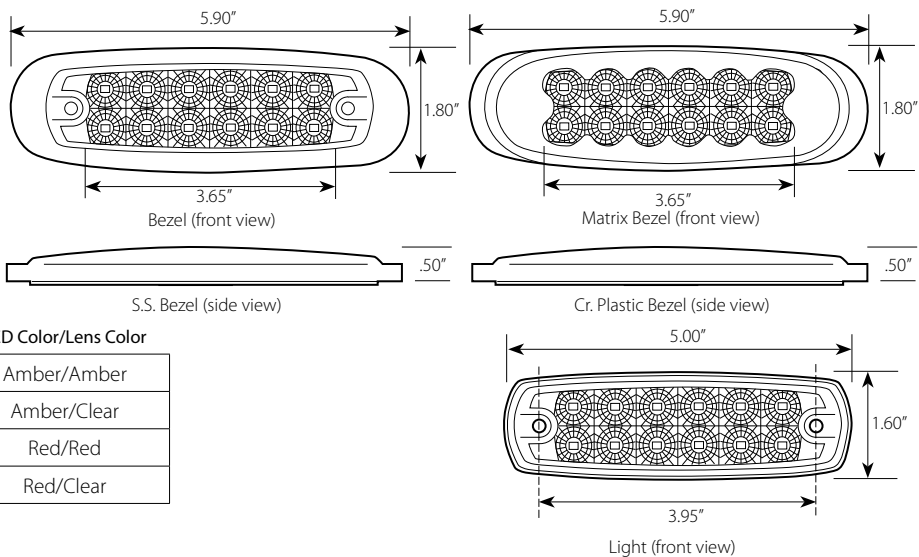

Stainless Steel Bezel	Matrix Bezel	
76440	76705	Amber/Amber
76441	76706	Amber/Clear
76442	76707	Red/Red
76443	76708	Red/Clear