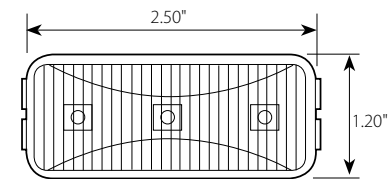

Light (front view)