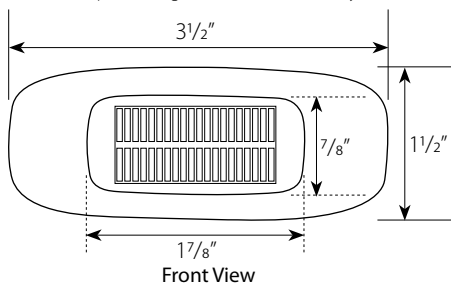

5-3/4" Rectangular LED Light **NEW**

Prime Series

Marker & Clearance

- LED** 4 High Power LEDs - 12V
- Size** 5³/₄" (L) x 1⁵/₈" (W) x 3/4" (H)
- Material** Sealed Lens w/ Chrome Plastic Bezel Cover
- Wire Connection** Hardwired with two 0.180 Bullet Plugs
- Unit & Package** Sold by each, "Try Me" Display Retail Package

NEW "TRY ME" DISPLAY RETAIL PACKAGE!

PUSH ON & OFF BUTTON

Colors Available

NEW PRODUCTS

4-5/8" Rectangular LED Light **NEW**

Prime Series

Marker & Clearance

- LED 4 High Power LEDs - 12V
- Size 4⁵/₈" (L) x 1¹/₂" (W) x 5⁵/₈" (H)
- Material Sealed Lens w/ Chrome Plastic Bezel Cover
- Wire Connection Hardwired with two 0.180 Bullet Plugs
- Unit & Package Sold by each, "Try Me" Display Retail Package

NEW "TRY ME" DISPLAY RETAIL PACKAGE!

PUSH ON & OFF BUTTON

Colors Available

3-1/2" Rectangular LED Light **NEW**

Prime Series

Marker & Clearance

- LED** 4 High Power LEDs - 12V
- Size** 3 1/2" (L) x 1 1/2" (W) x 5/8" (H)
- Material** Sealed Lens w/ Chrome Plastic Bezel Cover
- Wire Connection** Hardwired with two 0.180 Bullet Plugs
- Unit & Package** Sold by each, "Try Me" Display Retail Package

NEW "TRY ME" DISPLAY RETAIL PACKAGE!

PUSH ON & OFF BUTTON

Colors Available

NEW PRODUCTS

Small Rectangular LED Light Regular Series

Marker & Clearance

- LED 3 LEDs – 12V
- Size Light: 2 1/2"(L) x 1 3/16"(W) x 15/16"(H)
Base: 2 7/8"(L) x 1 1/2"(W) x 1/2"(H)
- Material Polycarbonate lens and housing are sonically sealed
- Wire Connection 2-prong pigtail (81010)
- Unit & Package Sold by each, color plastic bag