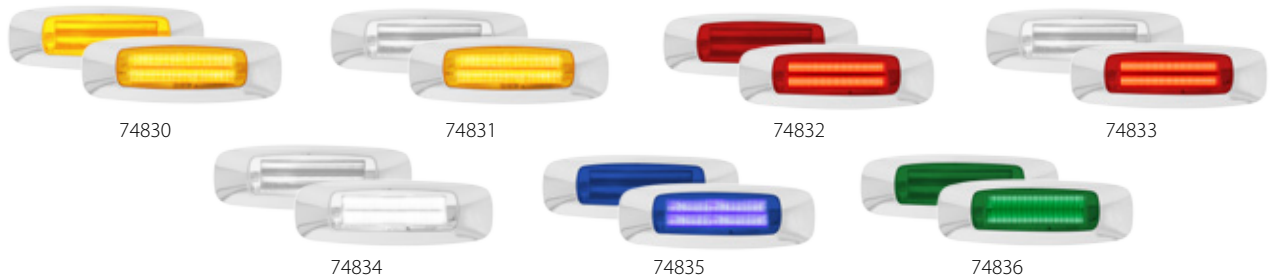

5-3/4" Rectangular LED Light **NEW**

Prime Series

Marker & Clearance

- LED** 4 High Power LEDs - 12V
- Size** 5³/₄" (L) x 1⁵/₈" (W) x 3/4" (H)
- Material** Sealed Lens w/ Chrome Plastic Bezel Cover
- Wire Connection** Hardwired with two 0.180 Bullet Plugs
- Unit & Package** Sold by each, "Try Me" Display Retail Package

NEW "TRY ME" DISPLAY RETAIL PACKAGE!

PUSH ON & OFF BUTTON

Colors Available

NEW PRODUCTS

4-5/8" Rectangular LED Light **NEW**

Prime Series

Marker & Clearance

- LED 4 High Power LEDs - 12V
- Size 4⁵/₈" (L) x 1¹/₂" (W) x 5⁵/₈" (H)
- Material Sealed Lens w/ Chrome Plastic Bezel Cover
- Wire Connection Hardwired with two 0.180 Bullet Plugs
- Unit & Package Sold by each, "Try Me" Display Retail Package

DOT PENDING **U.S. PATENT PENDING**

Part No.	LED/Lens Color
74830	Amber/Amber
74831	Amber/Clear
74832	Red/Red
74833	Red/Clear
74834	White/Clear*
74835	Blue/Blue*
74836	Green/Green*

*Does not meet DOT specs. Designed for interior use only.

NEW "TRY ME" DISPLAY RETAIL PACKAGE!

PUSH ON & OFF BUTTON

Colors Available

3-1/2" Rectangular LED Light **NEW**

Prime Series

Marker & Clearance

- LED** 4 High Power LEDs - 12V
- Size** 3 1/2" (L) x 1 1/2" (W) x 5/8" (H)
- Material** Sealed Lens w/ Chrome Plastic Bezel Cover
- Wire Connection** Hardwired with two 0.180 Bullet Plugs
- Unit & Package** Sold by each, "Try Me" Display Retail Package