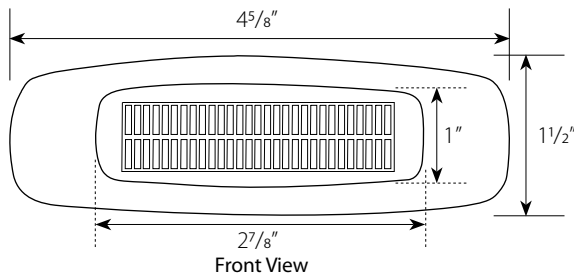

5-3/4" Rectangular LED Light **NEW**

Prime Series

Marker & Clearance

- LED** 4 High Power LEDs - 12V
- Size** 5³/₄" (L) x 1⁵/₈" (W) x 3/4" (H)
- Material** Sealed Lens w/ Chrome Plastic Bezel Cover
- Wire Connection** Hardwired with two 0.180 Bullet Plugs
- Unit & Package** Sold by each, "Try Me" Display Retail Package

NEW "TRY ME" DISPLAY RETAIL PACKAGE!

PUSH ON & OFF BUTTON

Colors Available

NEW PRODUCTS

4-5/8" Rectangular LED Light **NEW**

Prime Series

Marker & Clearance

- LED 4 High Power LEDs - 12V
- Size 4⁵/₈" (L) x 1¹/₂" (W) x 5⁵/₈" (H)
- Material Sealed Lens w/ Chrome Plastic Bezel Cover
- Wire Connection Hardwired with two 0.180 Bullet Plugs
- Unit & Package Sold by each, "Try Me" Display Retail Package

NEW "TRY ME" DISPLAY RETAIL PACKAGE!

PUSH ON & OFF BUTTON

Colors Available

3-1/2" Rectangular LED Light **NEW**

Prime Series

Marker & Clearance

- LED** 4 High Power LEDs - 12V
- Size** 3 1/2" (L) x 1 1/2" (W) x 5/8" (H)
- Material** Sealed Lens w/ Chrome Plastic Bezel Cover
- Wire Connection** Hardwired with two 0.180 Bullet Plugs
- Unit & Package** Sold by each, "Try Me" Display Retail Package

NEW "TRY ME" DISPLAY RETAIL PACKAGE!

PUSH ON & OFF BUTTON

Colors Available

NEW PRODUCTS

Small Rectangular LED Light Regular Series

Marker & Clearance

- LED 3 LEDs – 12V
- Size Light: 2 1/2"(L) x 1 3/16"(W) x 15/16"(H)
Base: 2 7/8"(L) x 1 1/2"(W) x 1/2"(H)
- Material Polycarbonate lens and housing are sonically sealed
- Wire Connection 2-prong pigtail (81010)
- Unit & Package Sold by each, color plastic bag