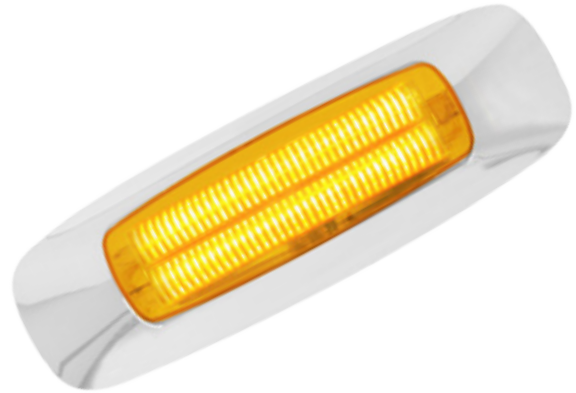

5-3/4" Rectangular LED Light **NEW**

Prime Series

Marker & Clearance

- LED** 4 High Power LEDs - 12V
- Size** 5³/₄" (L) x 1⁵/₈" (W) x 3/4" (H)
- Material** Sealed Lens w/ Chrome Plastic Bezel Cover
- Wire Connection** Hardwired with two 0.180 Bullet Plugs
- Unit & Package** Sold by each, "Try Me" Display Retail Package

DOT PENDING **U.S. PATENT PENDING**

Part No.	LED/Lens Color
74840	Amber/Amber
74841	Amber/Clear
74842	Red/Red
74843	Red/Clear
74844	White/Clear*
74845	Blue/Blue*
74846	Green/Green*

*Does not meet DOT specs. Designed for interior use only.

NEW "TRY ME" DISPLAY RETAIL PACKAGE!

PUSH ON & OFF BUTTON

Colors Available

NEW PRODUCTS

4-5/8" Rectangular LED Light **NEW**

Prime Series

Marker & Clearance

- LED 4 High Power LEDs - 12V
- Size 4⁵/₈" (L) x 1¹/₂" (W) x 5⁵/₈" (H)
- Material Sealed Lens w/ Chrome Plastic Bezel Cover
- Wire Connection Hardwired with two 0.180 Bullet Plugs
- Unit & Package Sold by each, "Try Me" Display Retail Package

NEW "TRY ME" DISPLAY RETAIL PACKAGE!

PUSH ON & OFF BUTTON

Colors Available

3-1/2" Rectangular LED Light **NEW**

Prime Series

Marker & Clearance

- LED** 4 High Power LEDs - 12V
- Size** 3 1/2" (L) x 1 1/2" (W) x 5/8" (H)
- Material** Sealed Lens w/ Chrome Plastic Bezel Cover
- Wire Connection** Hardwired with two 0.180 Bullet Plugs
- Unit & Package** Sold by each, "Try Me" Display Retail Package